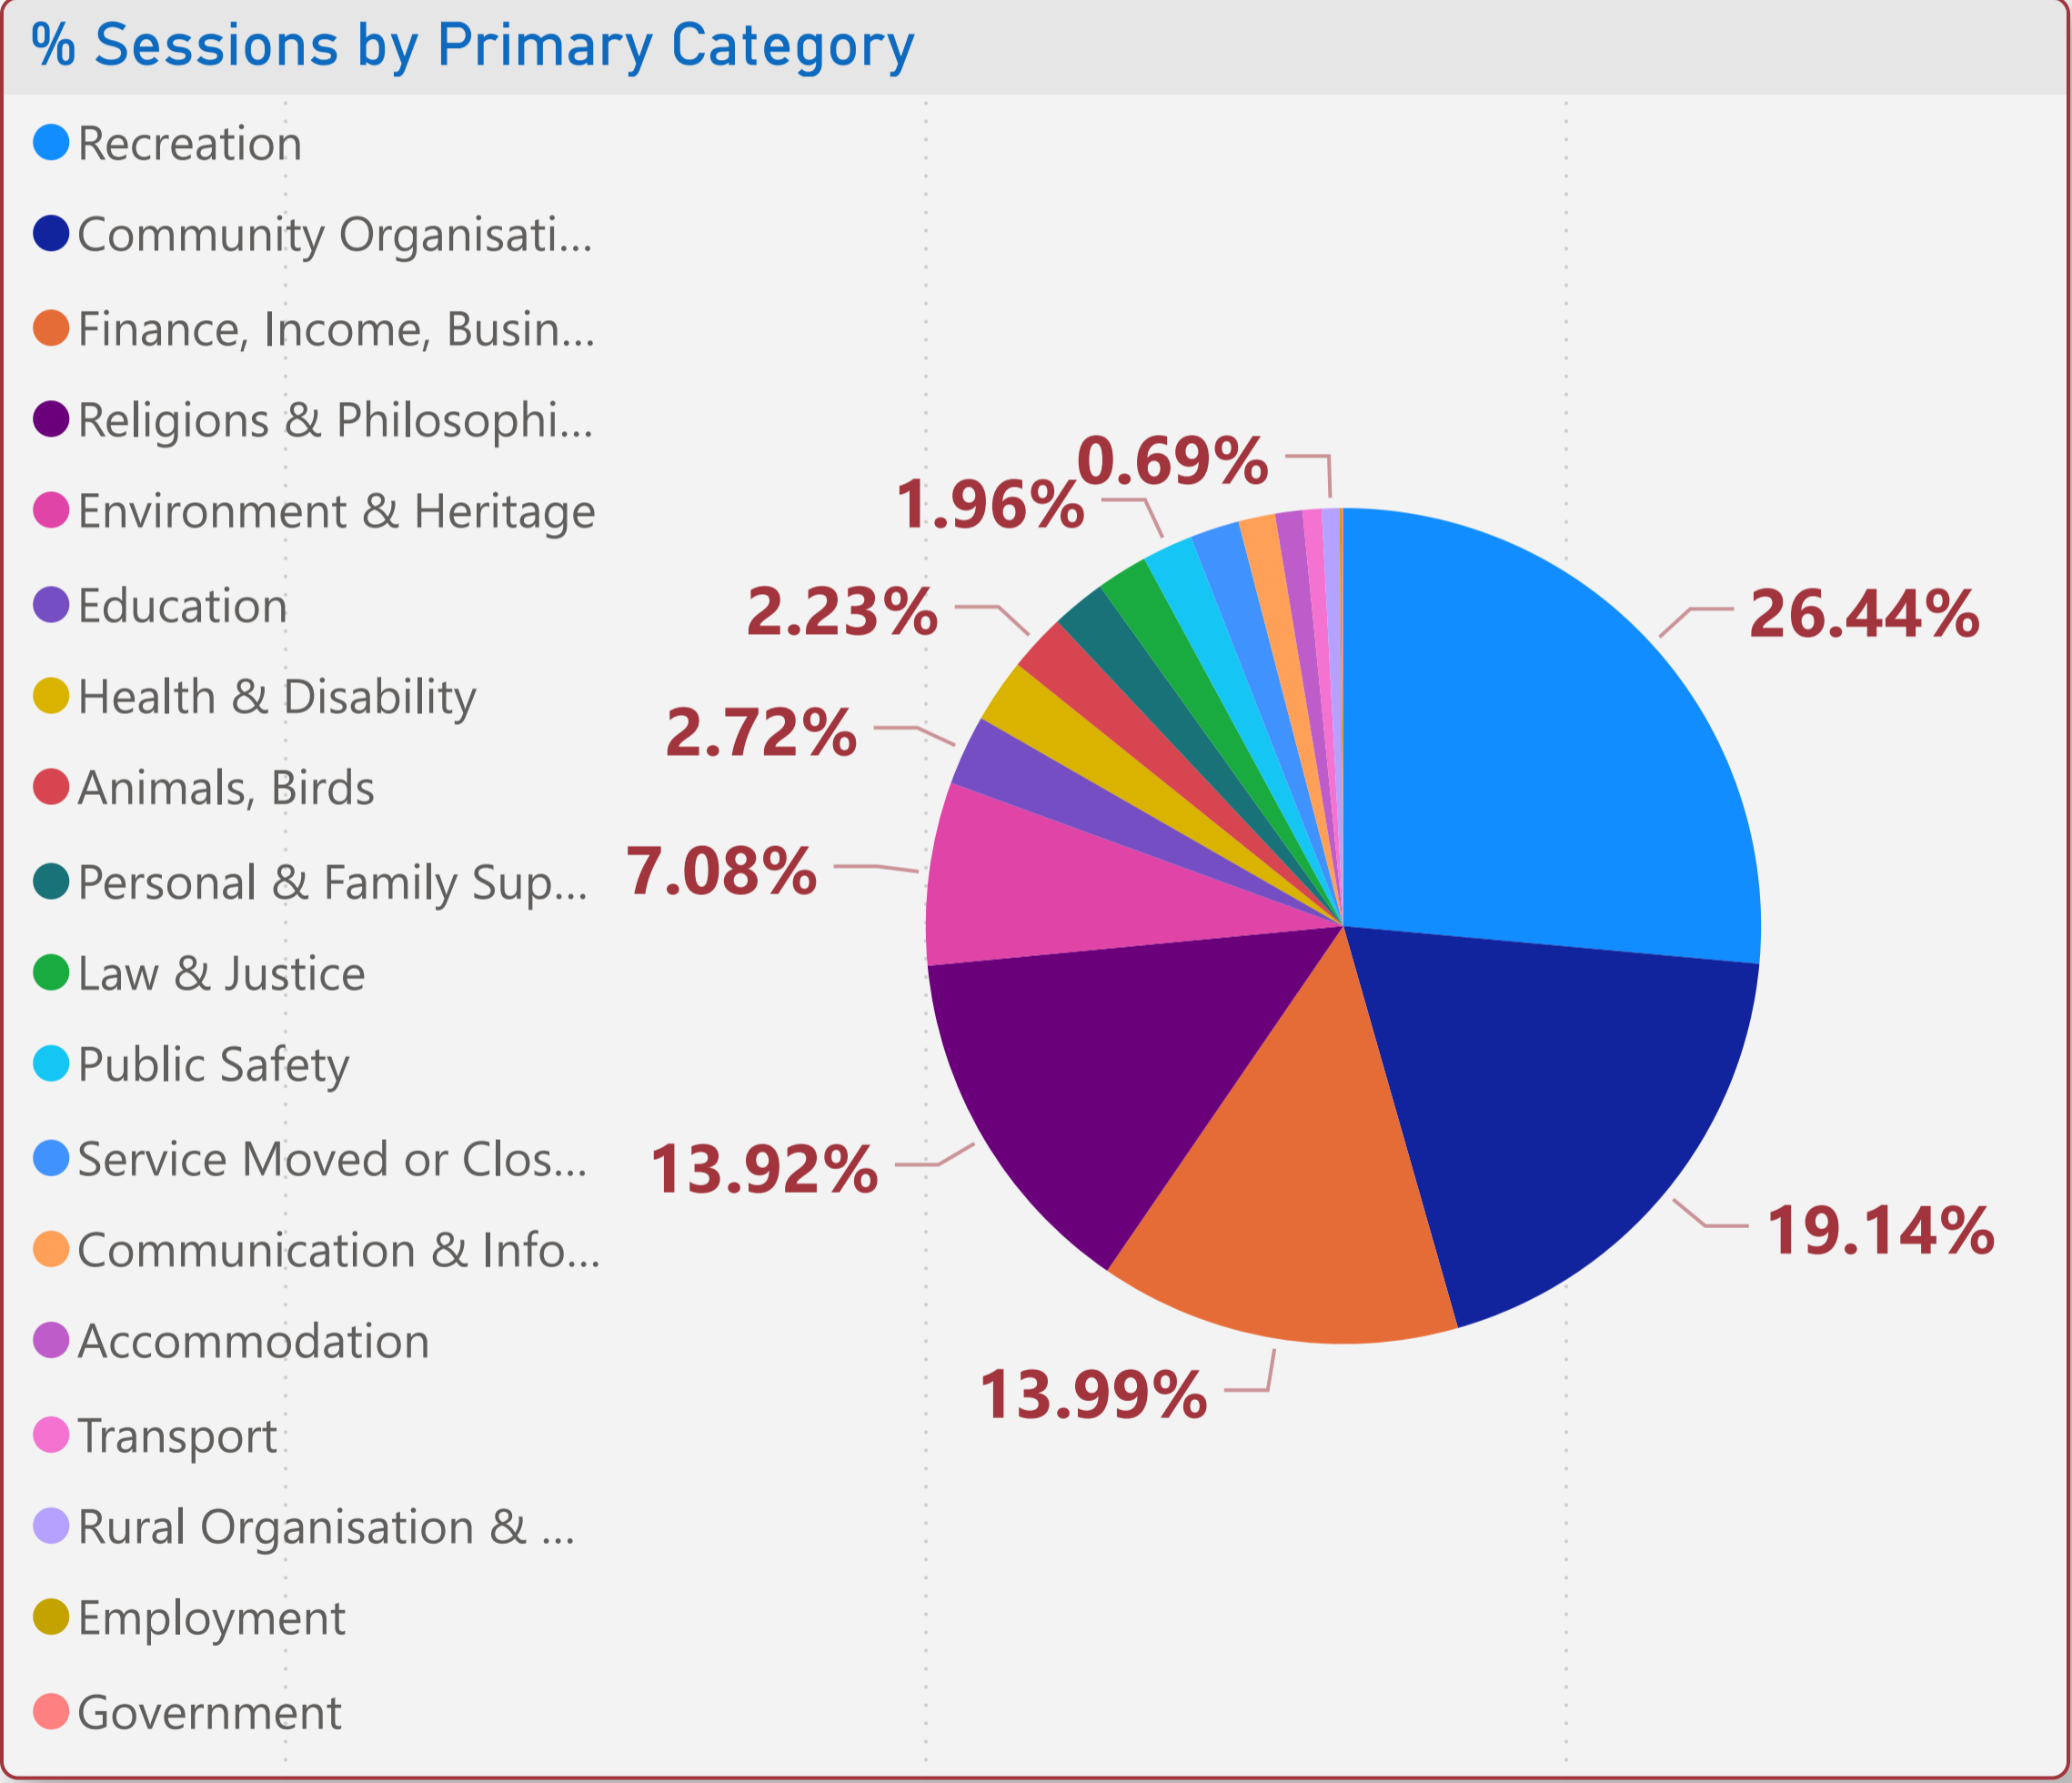

Light Regional Council - Organization Count by Primary Category (FY 2019-2020)

Total No. of Sessions

4081

Total No. of New Users

2667

Organization	Sessions
Adelaide Airport Flyer	113
Alcoholics Anonymous - Kapunda	2
Anlaby Homestead	2
Artisans at Greenock (Market) (Closed 2018)	10
Australian Red Cross - Eudunda Branch	18
Barossa Regional Community Transport Scheme	30
Barossa Valley Solace Group	156
Total	4081

% Sessions by Primary Category

New Users VS Total Sessions

Light Regional Council - Organization Count by Primary Category (FY 2019-2020)

Count of Organization

Light Regional Council - Sessions by Organization (FY 2019-2020)

Organization	Sessions
Adelaide Airport Flyer	113
Alcoholics Anonymous - Kapunda	2
Anlaby Homestead	2
Artisans at Greenock (Market) (Closed 2018)	10
Australian Red Cross - Eudunda Branch	18
Barossa Regional Community Transport Scheme	30
Barossa Valley Solace Group	156
Barossa Veterinary Service	12
Belvidere Pony Club	18
Buchfelde Cemetery	1
Burra Broadcaster (Closed 2016)	32
Chapel Street Theatre - Kapunda	4
Christadelphians - Greenock	18
Christchurch Kapunda	38
Community Craft Market - Kapunda	3
Country Fire Service - Freeling	8
Country Fire Service - Greenock	19
Country Fire Service - Kapunda	18
Country Health Connect Volunteer Program - Gawler Branch	8
Butter Park Football Club Rooms	40
Total	4081