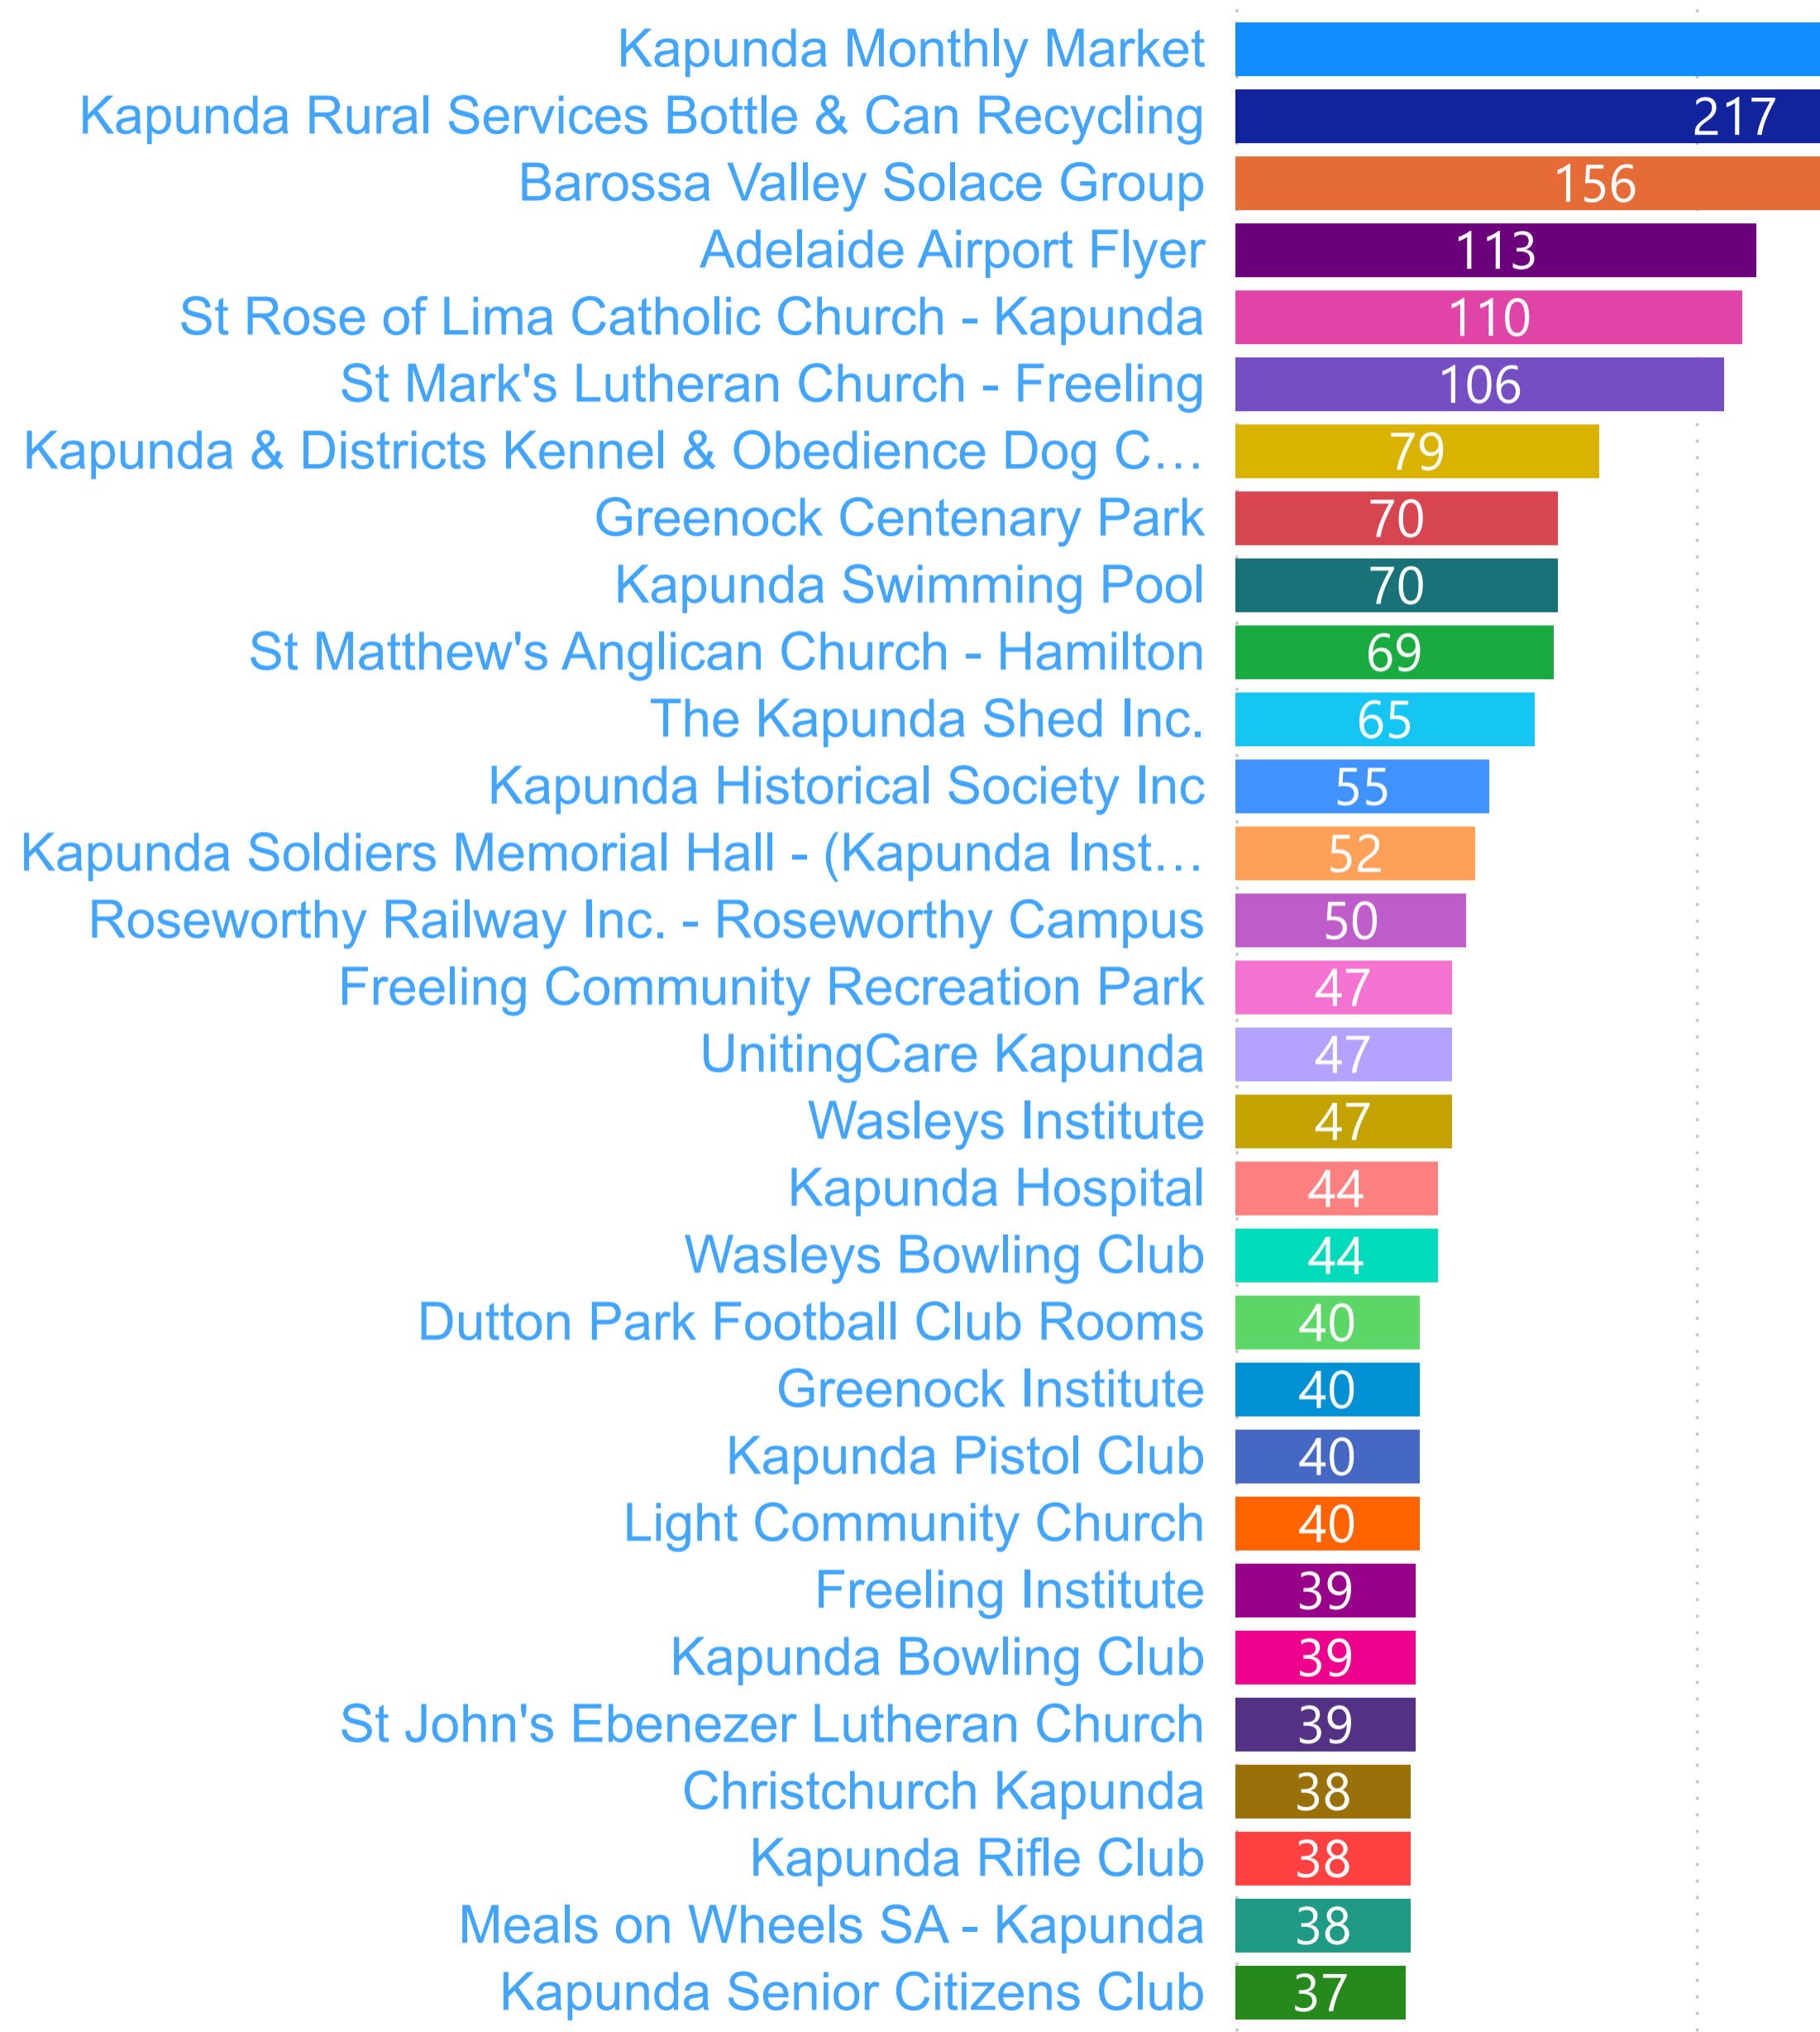

Light Regional Council - Organization Count by Primary Category (FY 2019-2020)

Total No. of Sessions

4081

Total No. of New Users

2667

Organization	Sessions
Adelaide Airport Flyer	113
Alcoholics Anonymous - Kapunda	2
Anlaby Homestead	2
Artisans at Greenock (Market) (Closed 2018)	10
Australian Red Cross - Eudunda Branch	18
Barossa Regional Community Transport Scheme	30
Barossa Valley Solace Group	156
Total	4081

% Sessions by Primary Category

New Users VS Total Sessions

Light Regional Council - Organization Count by Primary Category (FY 2019-2020)

Count of Organization

Light Regional Council - Sessions by Organization (FY 2019-2020)

Organization	Sessions
Adelaide Airport Flyer	113
Alcoholics Anonymous - Kapunda	2
Anlaby Homestead	2
Artisans at Greenock (Market) (Closed 2018)	10
Australian Red Cross - Eudunda Branch	18
Barossa Regional Community Transport Scheme	30
Barossa Valley Solace Group	156
Barossa Veterinary Service	12
Belvidere Pony Club	18
Buchfelde Cemetery	1
Burra Broadcaster (Closed 2016)	32
Chapel Street Theatre - Kapunda	4
Christadelphians - Greenock	18
Christchurch Kapunda	38
Community Craft Market - Kapunda	3
Country Fire Service - Freeling	8
Country Fire Service - Greenock	19
Country Fire Service - Kapunda	18
Country Health Connect Volunteer Program - Gawler Branch	8
Butter Park Football Club Rooms	40
Total	4081