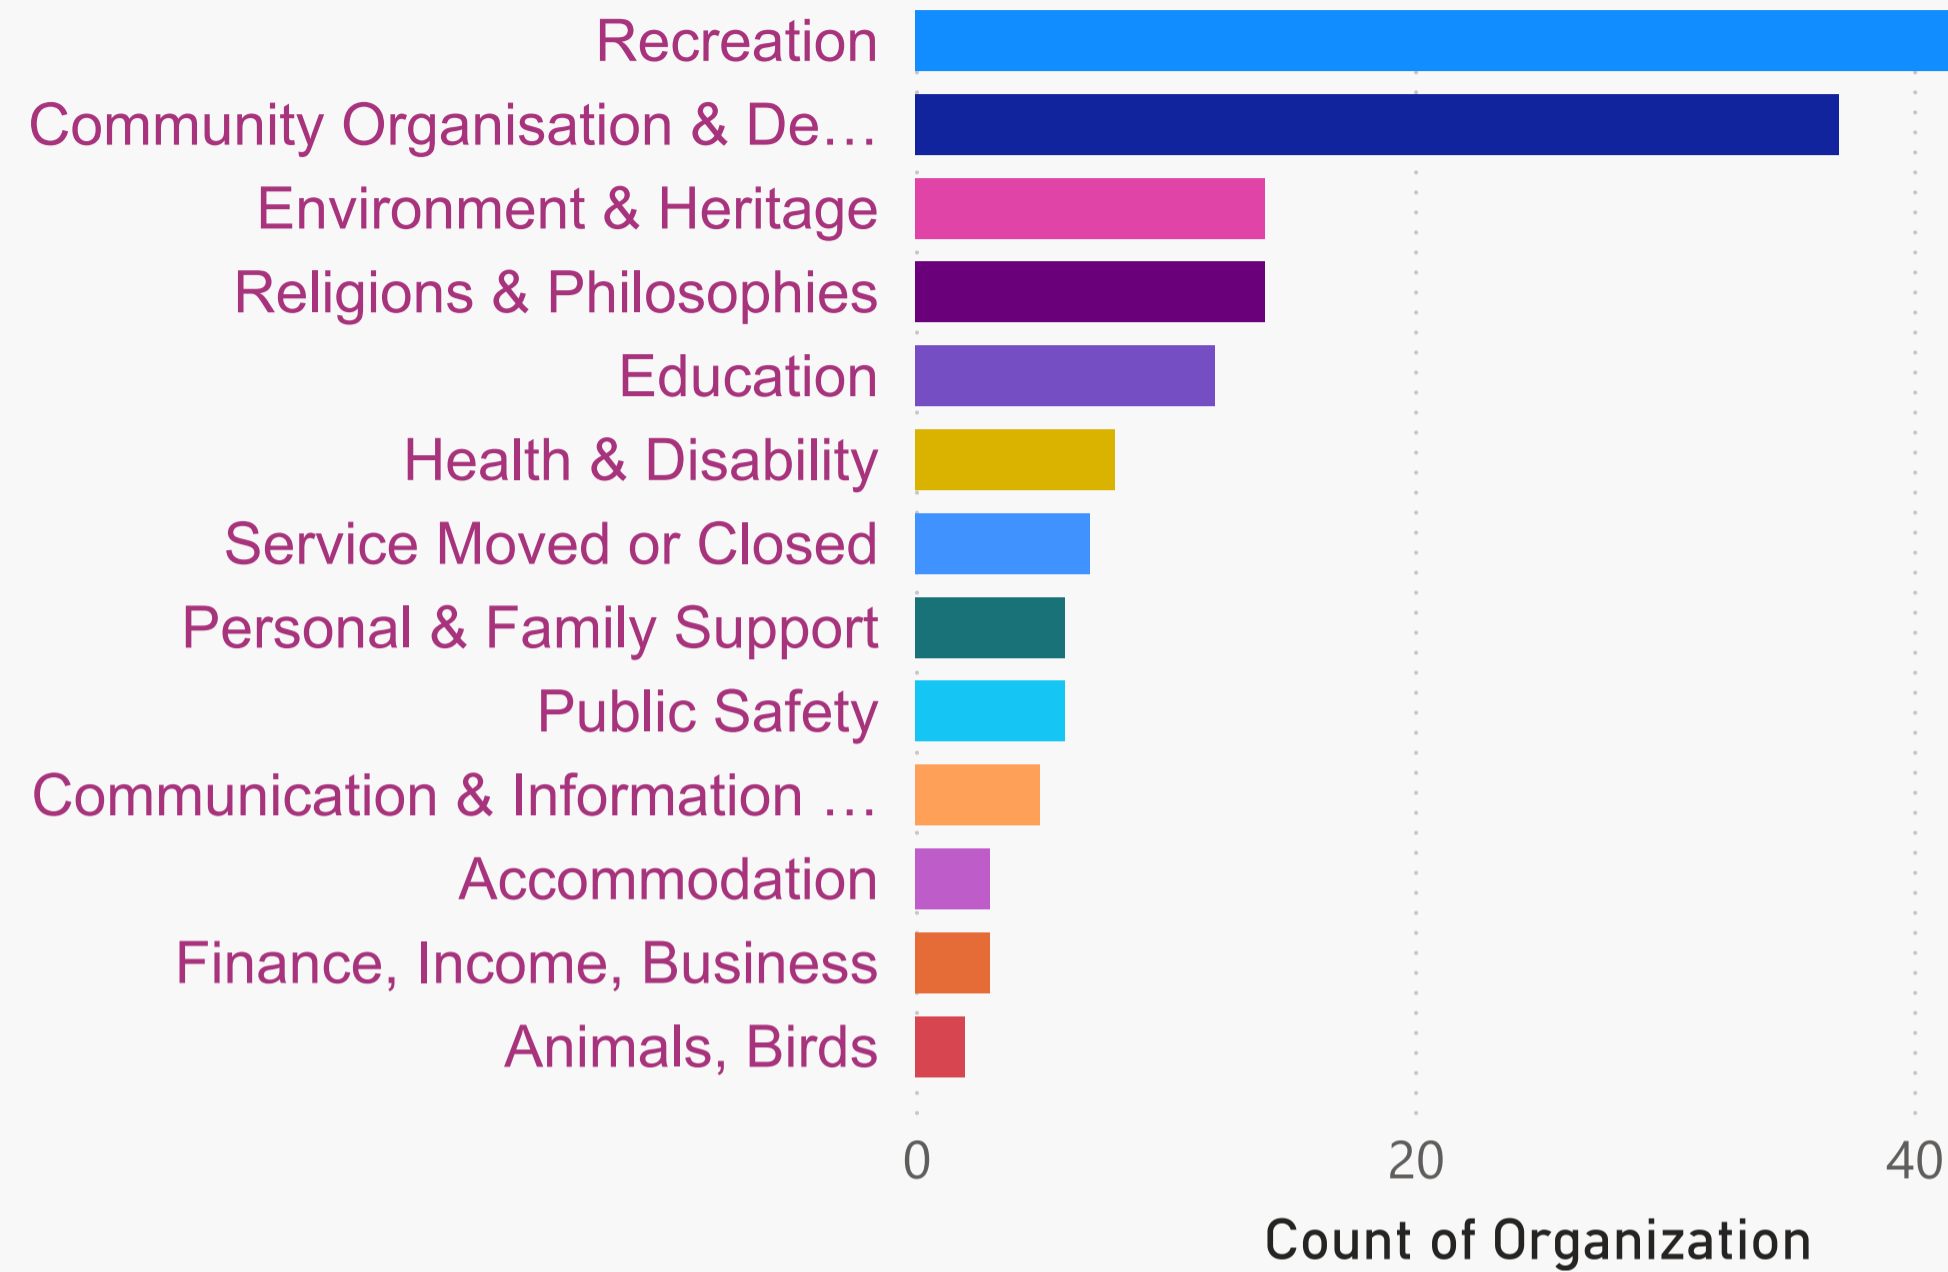

FY 2019-2020

Primary Category

- ▶ Accommodation
- ▶ Animals, Birds
- ▶ Communication & Information Services
- ▶ Community Organisation & Development
- ▶ Education
- ▶ Employment
- ▶ Environment & Heritage
- ▶ Finance, Income, Business
- ▶ Government
- ▶ Health & Disability
- ▶ Law & Justice
- ▶ Personal & Family Support
- ▶ Public Safety
- ▶ Recreation
- ▶ Religions & Philosophies
- ▶ Rural Organisation & Development

Light Regional Council - Organization Count by Primary Category (FY 2019-2020)

Total No. of Sessions

4081

Total No. of New Users

2667

Organization	Sessions
Adelaide Airport Flyer	113
Alcoholics Anonymous - Kapunda	2
Anlaby Homestead	2
Artisans at Greenock (Market) (Closed 2018)	10
Australian Red Cross - Eudunda Branch	18
Barossa Regional Community Transport Scheme	30
Barossa Valley Solace Group	156
Total	4081

% Sessions by Primary Category

New Users VS Total Sessions

Light Regional Council - Organization Count by Primary Category (FY 2019-2020)

Count of Organization

Light Regional Council - Sessions by Organization (FY 2019-2020)