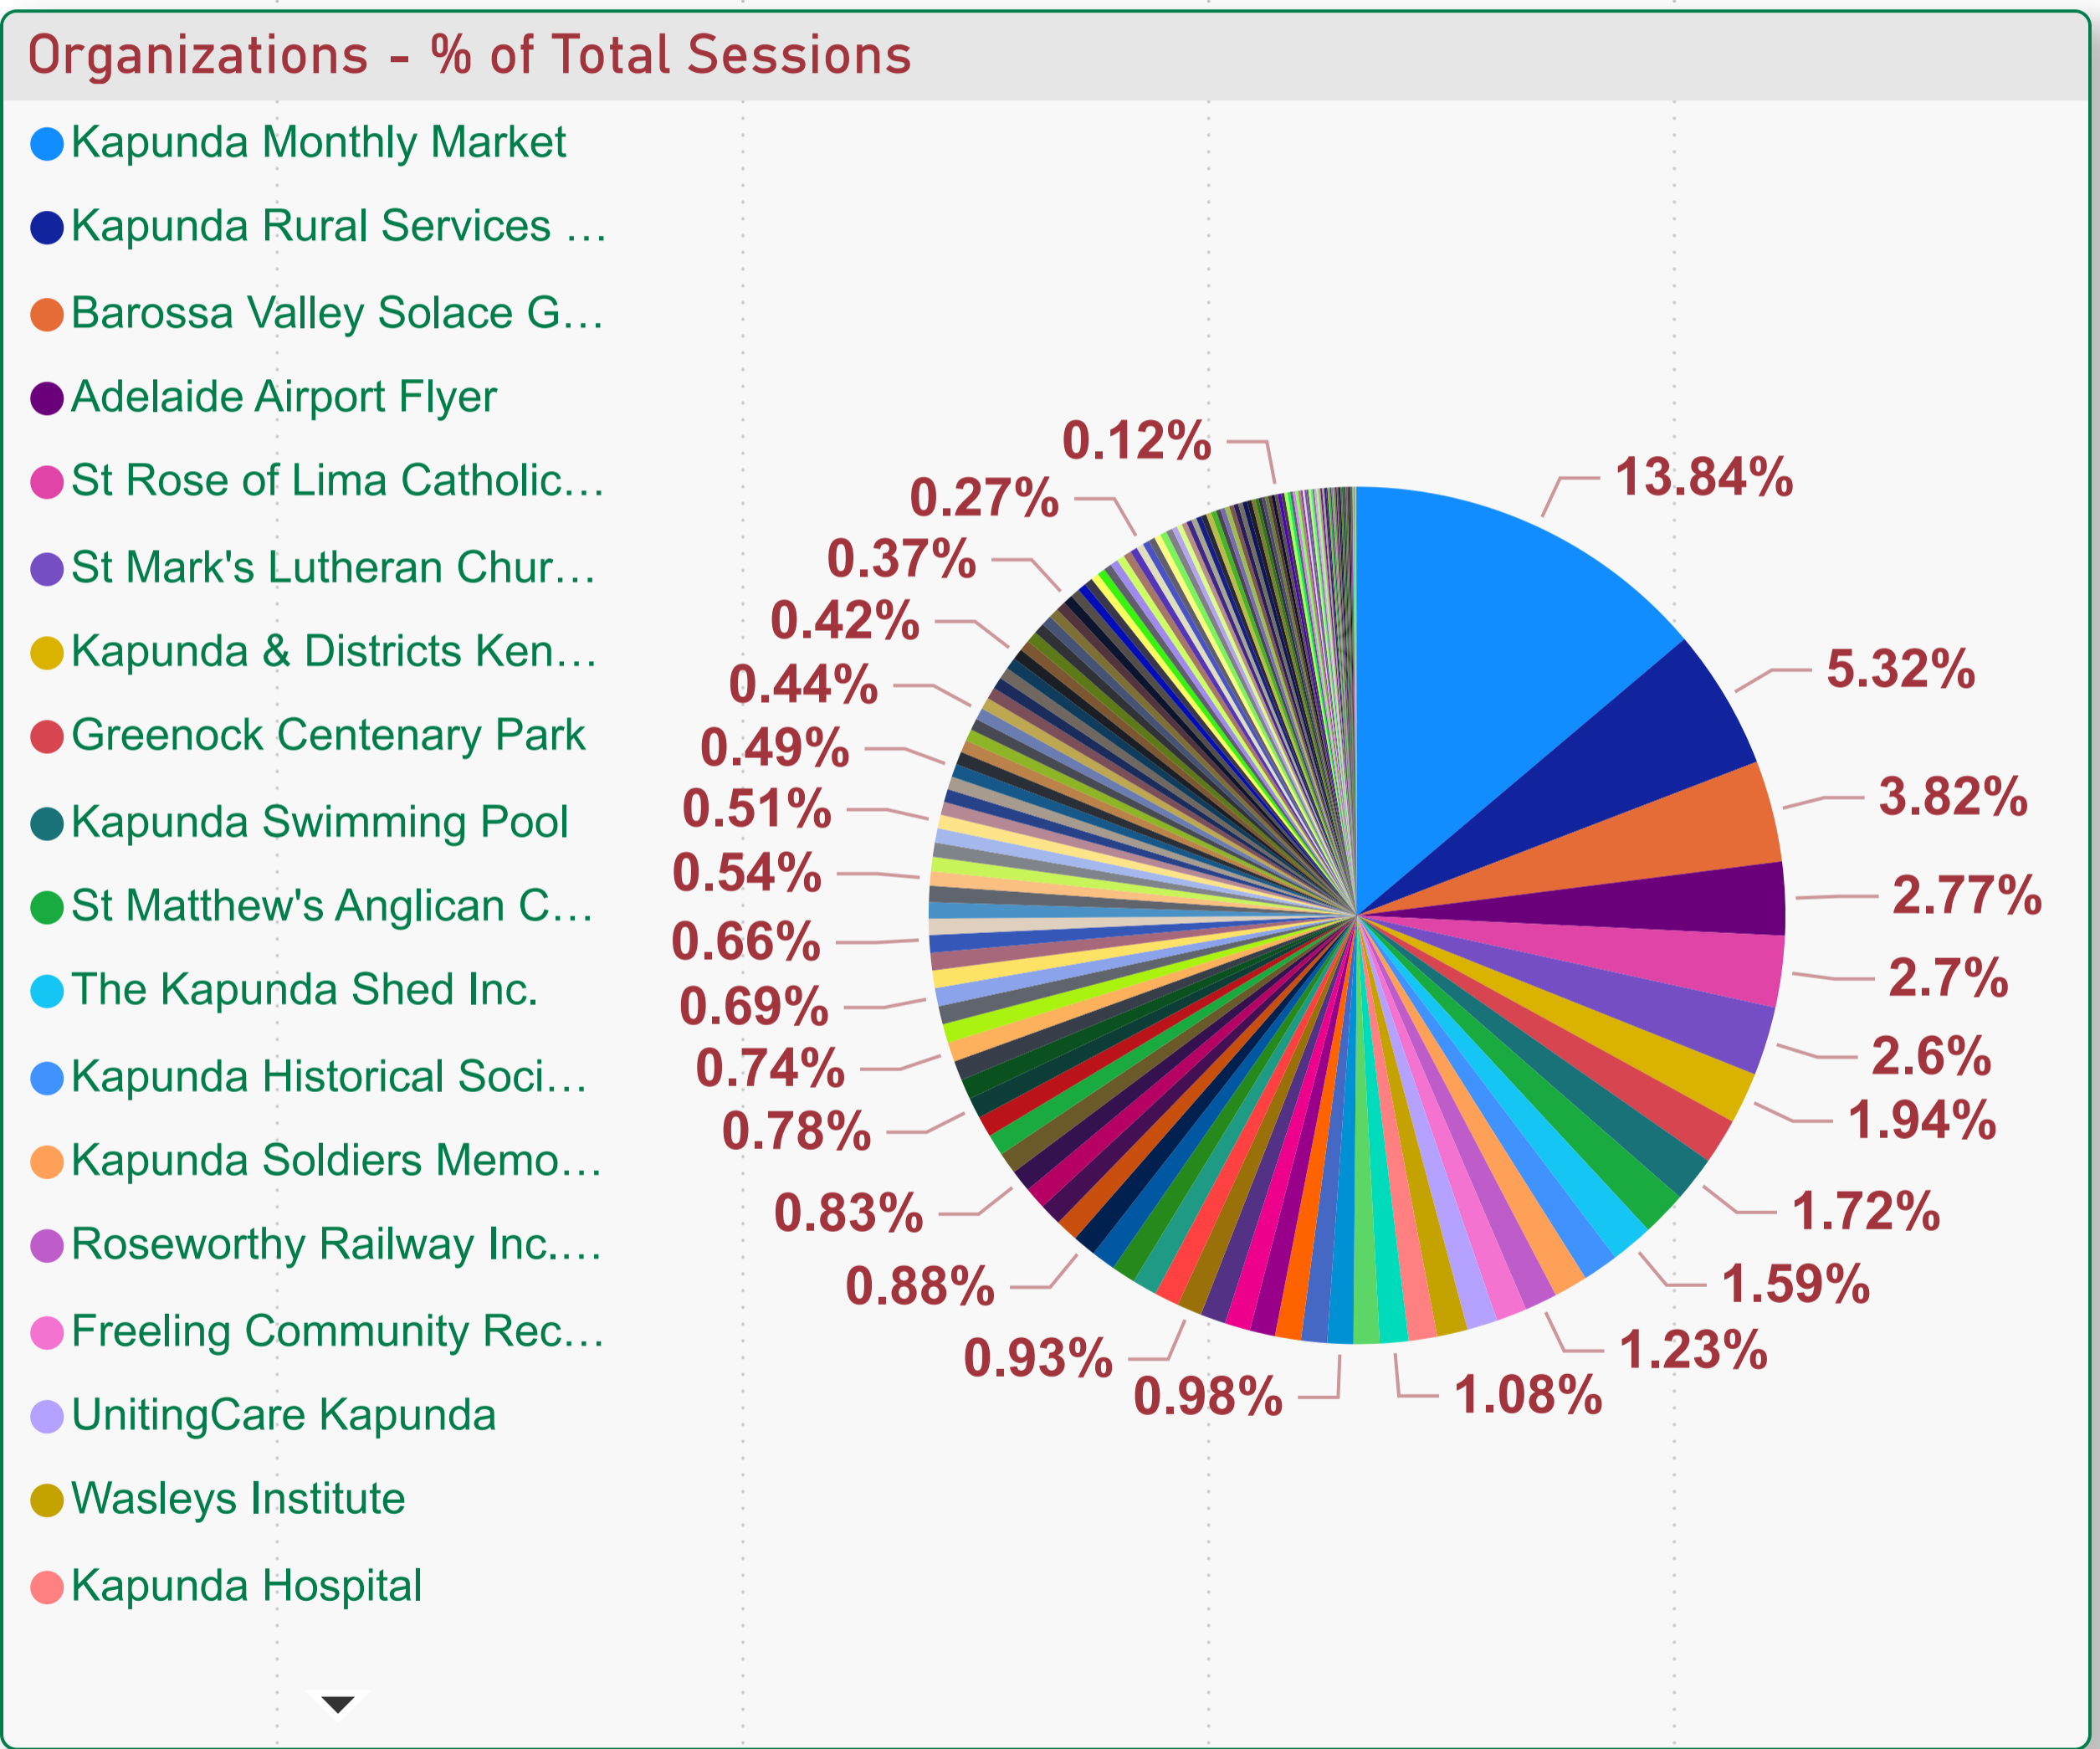

Light Regional Council - Organization Count by Primary Category (FY 2019-2020)

Total No. of Sessions

4081

Total No. of New Users

2667

Organization	Sessions
Adelaide Airport Flyer	113
Alcoholics Anonymous - Kapunda	2
Anlaby Homestead	2
Artisans at Greenock (Market) (Closed 2018)	10
Australian Red Cross - Eudunda Branch	18
Barossa Regional Community Transport Scheme	30
Barossa Valley Solace Group	156
Total	4081

% Sessions by Primary Category

New Users VS Total Sessions

Light Regional Council - Organization Count by Primary Category (FY 2019-2020)

Count of Organization

Light Regional Council - Sessions by Organization (FY 2019-2020)

Organization	Sessions
Adelaide Airport Flyer	113
Alcoholics Anonymous - Kapunda	2
Anlaby Homestead	2
Artisans at Greenock (Market) (Closed 2018)	10
Australian Red Cross - Eudunda Branch	18
Barossa Regional Community Transport Scheme	30
Barossa Valley Solace Group	156
Barossa Veterinary Service	12
Belvidere Pony Club	18
Buchfelde Cemetery	1
Burra Broadcaster (Closed 2016)	32
Chapel Street Theatre - Kapunda	4
Christadelphians - Greenock	18
Christchurch Kapunda	38
Community Craft Market - Kapunda	3
Country Fire Service - Freeling	8
Country Fire Service - Greenock	19
Country Fire Service - Kapunda	18
Country Health Connect Volunteer Program - Gawler Branch	8
Butter Park Football Club Rooms	40
Total	4081