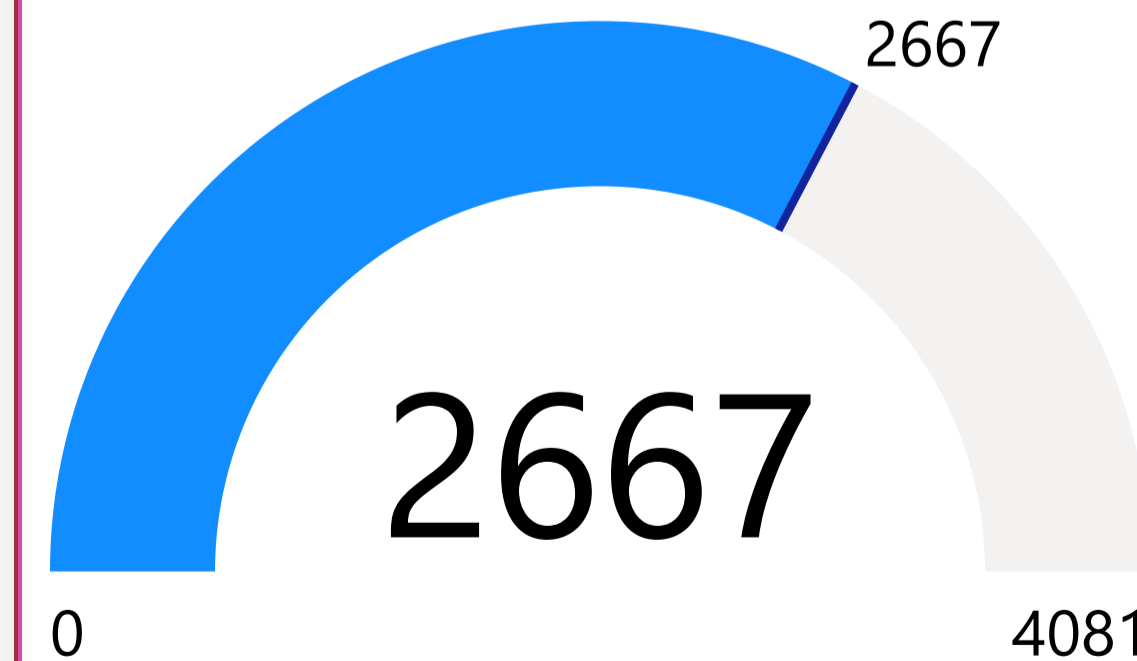

New Users VS Total Sessions