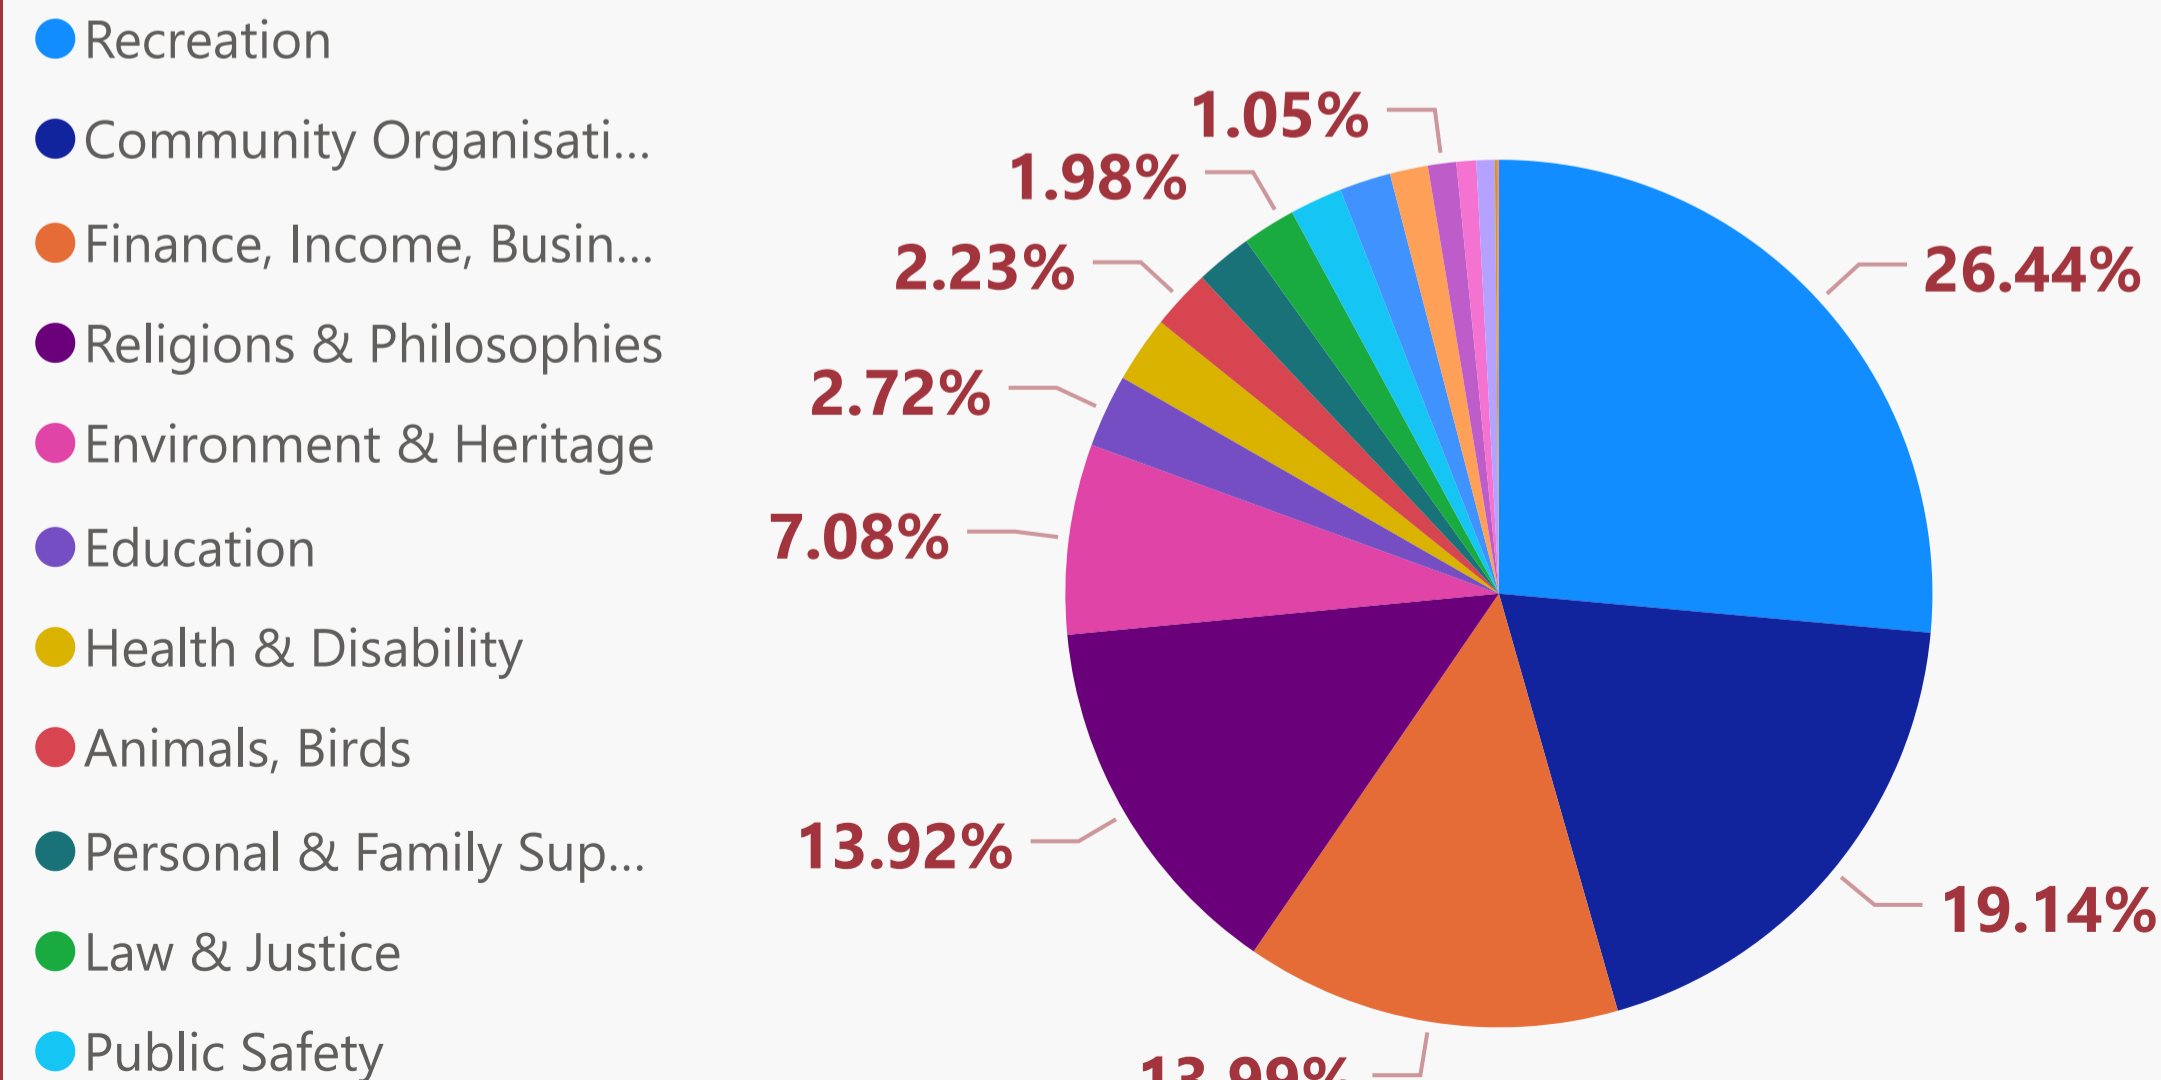

Light Regional Council - Organization Count by Primary Category (FY 2019-2020)

Total No. of Sessions

4081

Total No. of New Users

2667

Organization	Sessions
Adelaide Airport Flyer	113
Alcoholics Anonymous - Kapunda	2
Anlaby Homestead	2
Artisans at Greenock (Market) (Closed 2018)	10
Australian Red Cross - Eudunda Branch	18
Barossa Regional Community Transport Scheme	30
Barossa Valley Solace Group	156
Total	4081

% Sessions by Primary Category

New Users VS Total Sessions

Light Regional Council - Organization Count by Primary Category (FY 2019-2020)

Count of Organization

Light Regional Council - Sessions by Organization (FY 2019-2020)